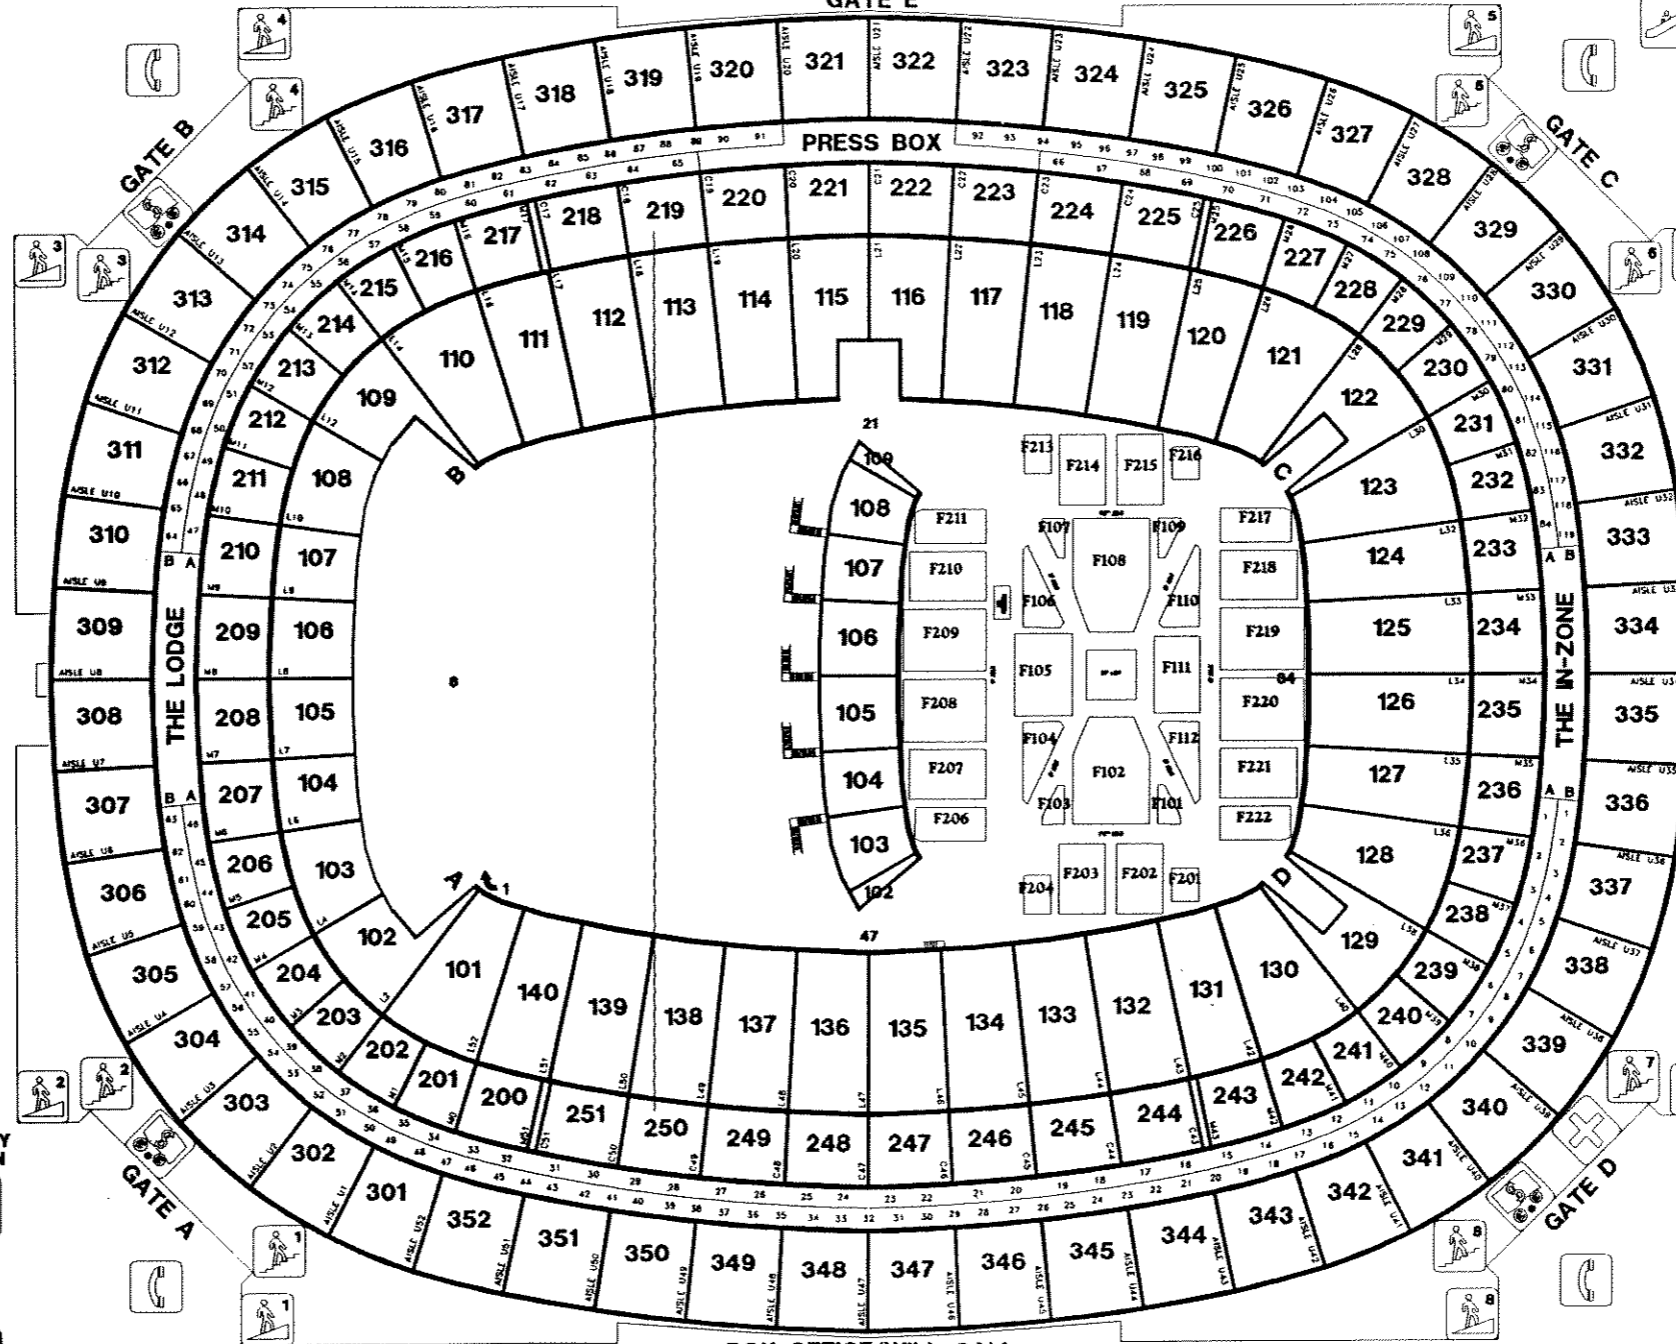

NW

↑ GOLD/GREEN LOTS ↑

NE

GATE E

**LEGEND:**

- AMBLE NO.
- UPPER LEVEL SEATS
- B BUTTES A BUTTES
- CLUB & MEZZANINE SEATS
- SECTION NO.
- LOWER LEVEL SEATS

---

- RAMPS
- MEZZANINE STAIRS
- ESCALATOR
- ELEVATOR
- MARTA
- TELEPHONE
- A T M
- FRST AD

↑ NORTHSIDE DRIVE ↓

↑ MANGUM STREET ↓  
↑ INTERNATIONAL DECKS ↓

VINE CITY STATION  
↑  
N  
SW

OMNI STATION  
↑  
SE

← BOX OFFICE/WILL CALL →  
← GEORGIA DOME DRIVE →  
↓ ORANGE LOT ↓